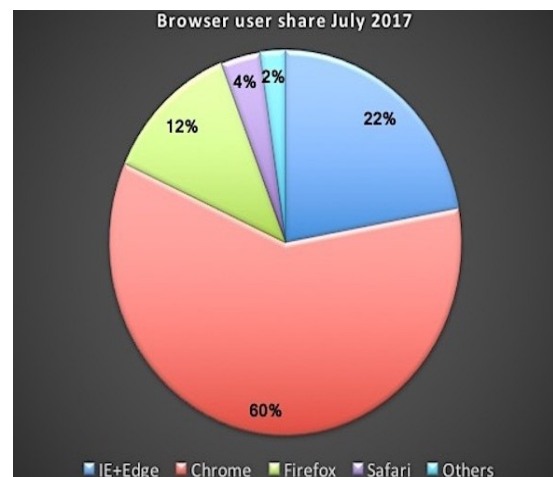

Top Web Browsers of 2017

Source: Computerworld.com

Instructables New Education Page

Instructables has great resources that provide hands-on learning through fun, educational projects that are organized by grade level and subject. Click the Instructables Education icon to check out what is available.